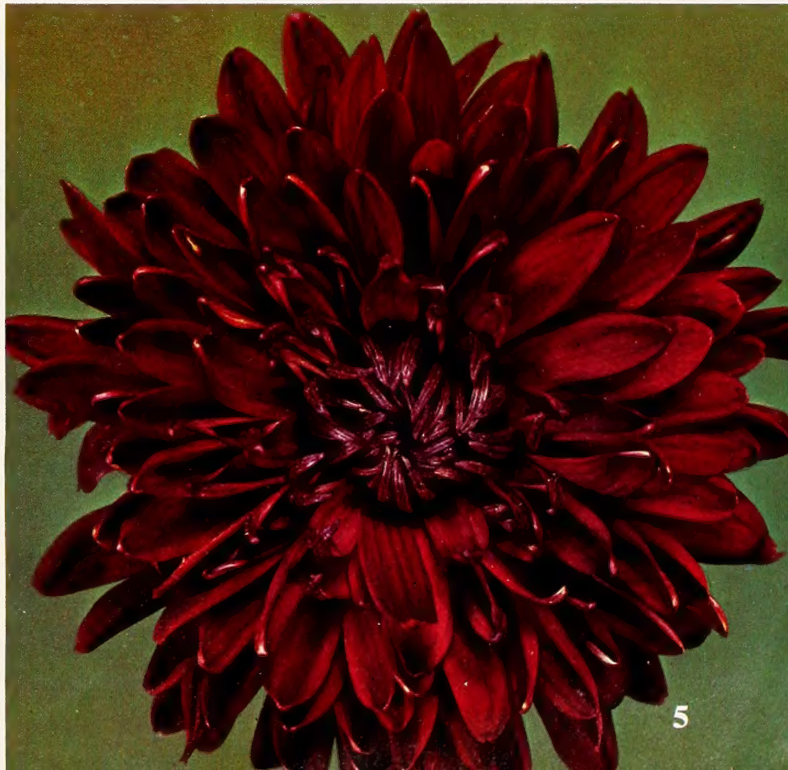

\$1.25 ea.—3 or more, \$1.10 ea.

Martian

A rich yellow radiating softer moonlight-yellow at the petal tips. Fully double, glamorous, 3½-inch blooms blanket the plant, hiding the lush foliage. Low growing, Martian is like a mound of moonbeams. Early to bloom and completely satisfying.

SUNBURST CUSHION New

MASTERPIECE

Masterpiece mums will give you loads of color for years.

Masterpiece mums are not actually new; they are just better.

Masterpiece mums were selected for vigor and ease of growing as well as outstanding beauty.